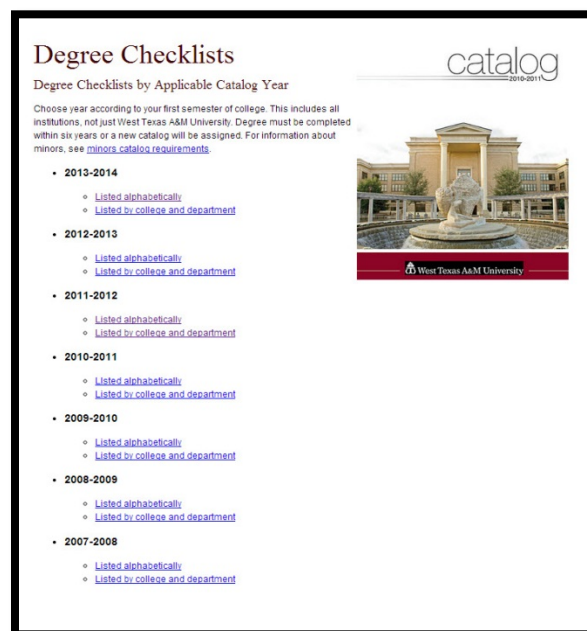

## HOW TO ACCESS YOUR DEGREE CHECKLIST

---

**Step 1:** Log into your **Buff Advisor** through the Buff Portal.

**Step 2:** On the **Students Menu**, select **Degree Checklist** under **WTAMU Resources**.

**Step 3:** Under the year you entered WTAMU, select either **alphabetically** or **by college and department**.

**Step 4:** In both menus, select the degree plan that you wish to view.