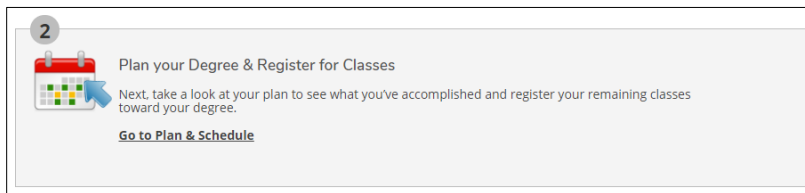

BUFF ADVISOR

HOW TO ACCESS YOUR CLASS SCHEDULE

Step 1: Log into **Buff Advisor** through the Buff Portal.

Step 2: Click on the “**Student Planning**” tab

Step 3: To view your schedule click on “**Go to Plan and Schedule**”